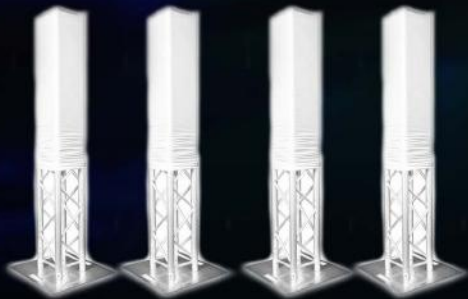

LIGHTING PLATNIUM PACKAGE

30 LIGHTS

* SUBJECT TO EQUIPMENT ADJUSTING BASED ON THE AMOUNT OF GUESTS AND VENUE SPACE.

LIGHTING

GOLD PACKAGE

30 LIGHTS

* SUBJECT TO EQUIPMENT ADJUSTING BASED ON THE AMOUNT OF GUESTS AND VENUE SPACE.