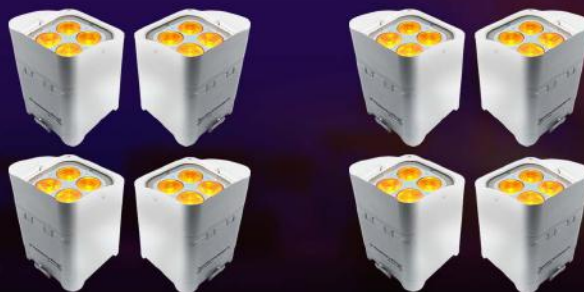

LIGHTING PLATNIUM PACKAGE

30 LIGHTS

* SUBJECT TO EQUIPMENT ADJUSTING BASED ON THE AMOUNT OF GUESTS AND VENUE SPACE.

LIGHTING

GOLD PACKAGE

30 LIGHTS

* SUBJECT TO EQUIPMENT ADJUSTING BASED ON THE AMOUNT OF GUESTS AND VENUE SPACE.