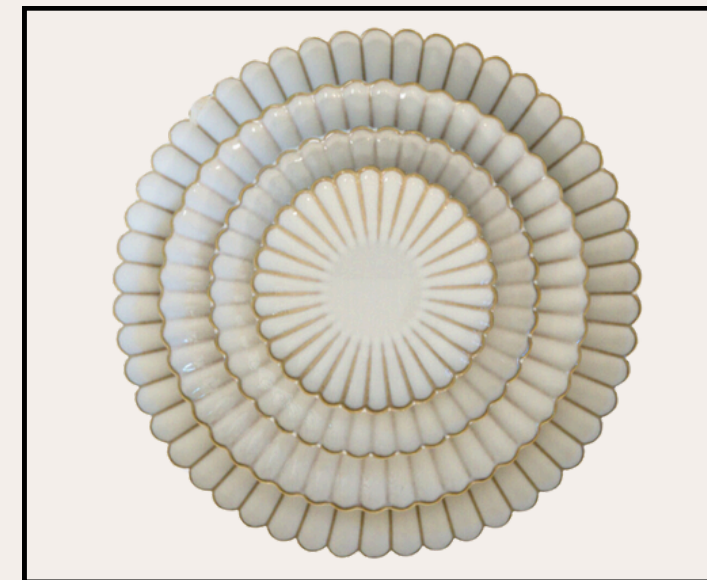

Scallop
Price \$2.75 - \$7.75

GLASSWARE

Champagne
Coupe
Price \$2

Whisky
Price \$2.25

Water
Price \$1.5

Classy Martini
Price \$2

Clear
High \ Low Ball
Price \$1.95-\$2.25

Striped
High \ Low Ball
Price \$1.95 - \$2.25