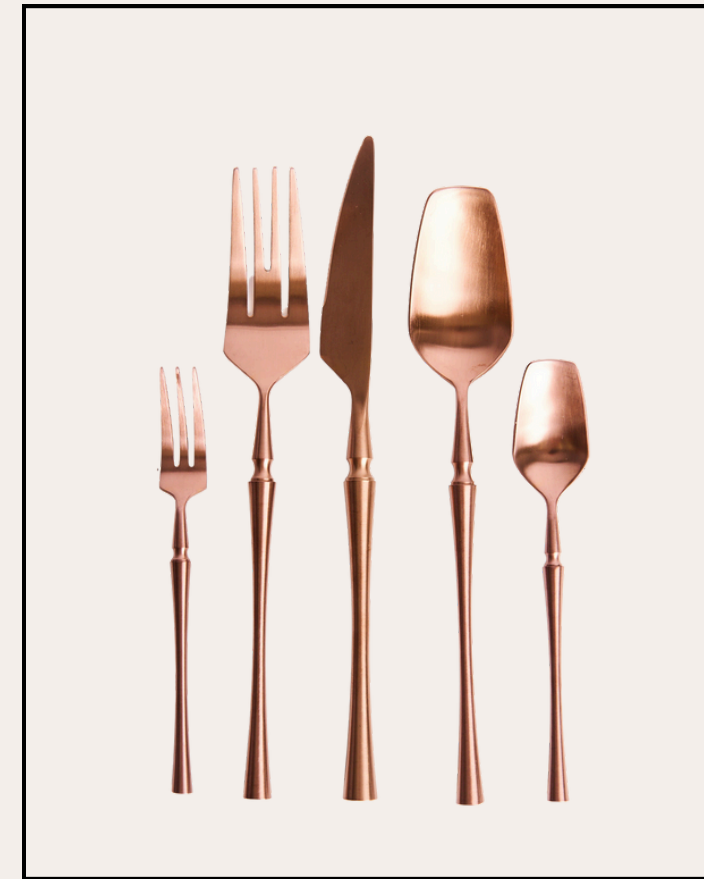

Nature
8x3
Price \$180

White
8x3
Price \$140

White Kids
Price \$45

Nature Kids
Price \$45

FLATWARE

Royal
Matte Silver
Price \$1.25-\$1.95

Royal
Matte Black
Price \$1.25-\$1.95

Royal
Matte Rose Gold
Price \$1.25-\$1.95