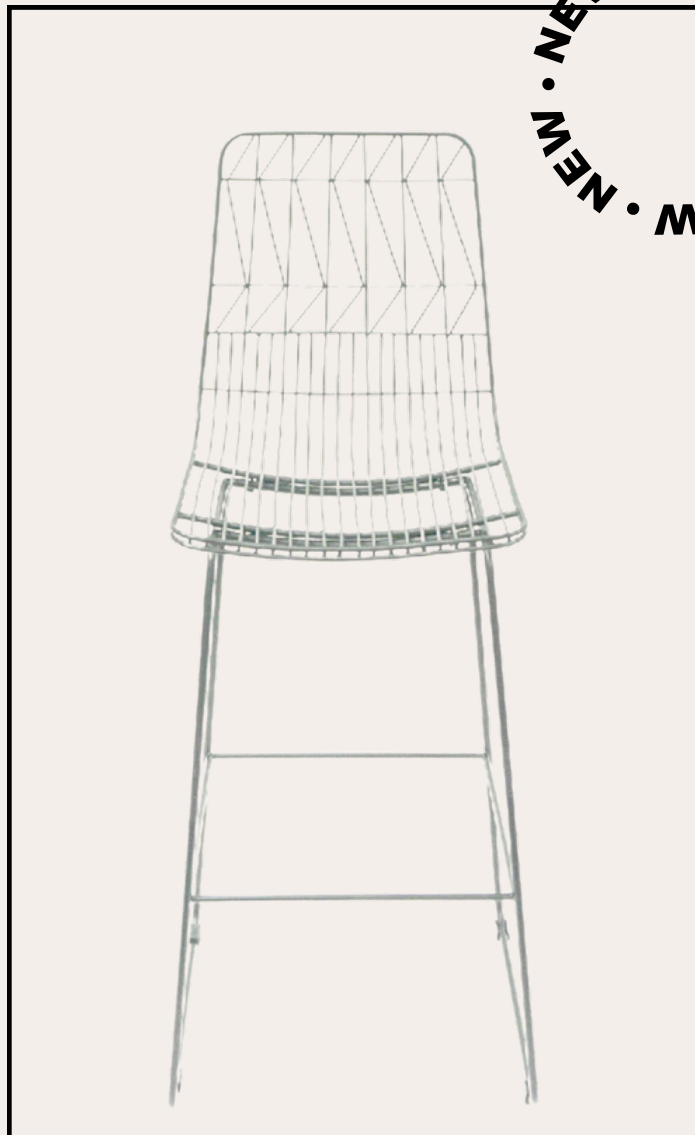

Lucy White
Price $18