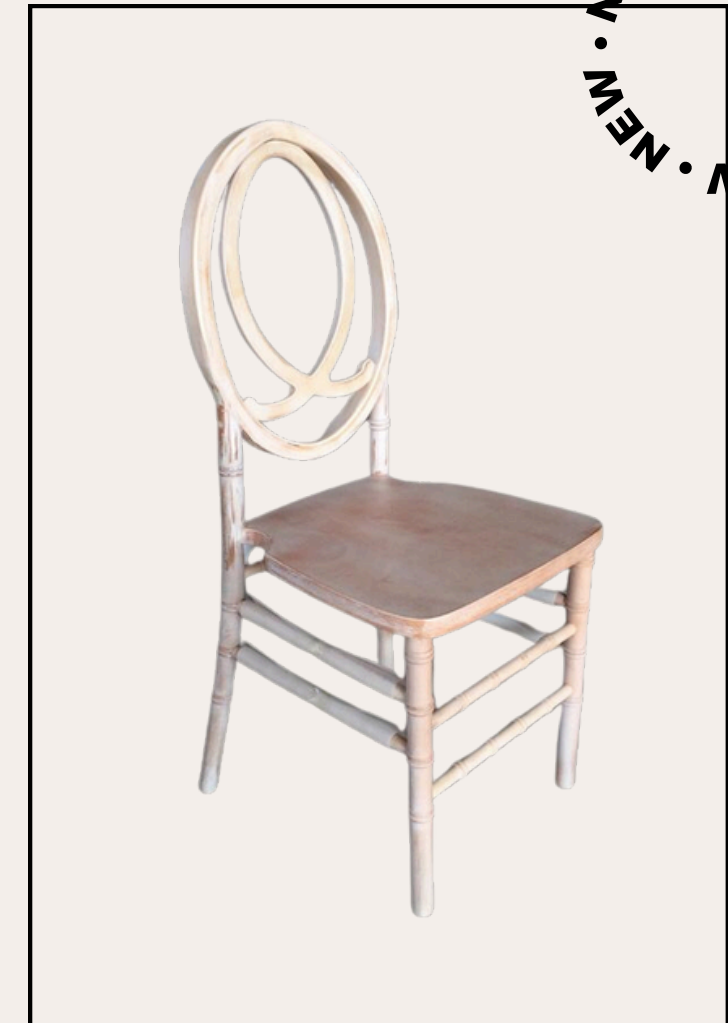

Washed Phoenix
Price $12
*Including Cushion