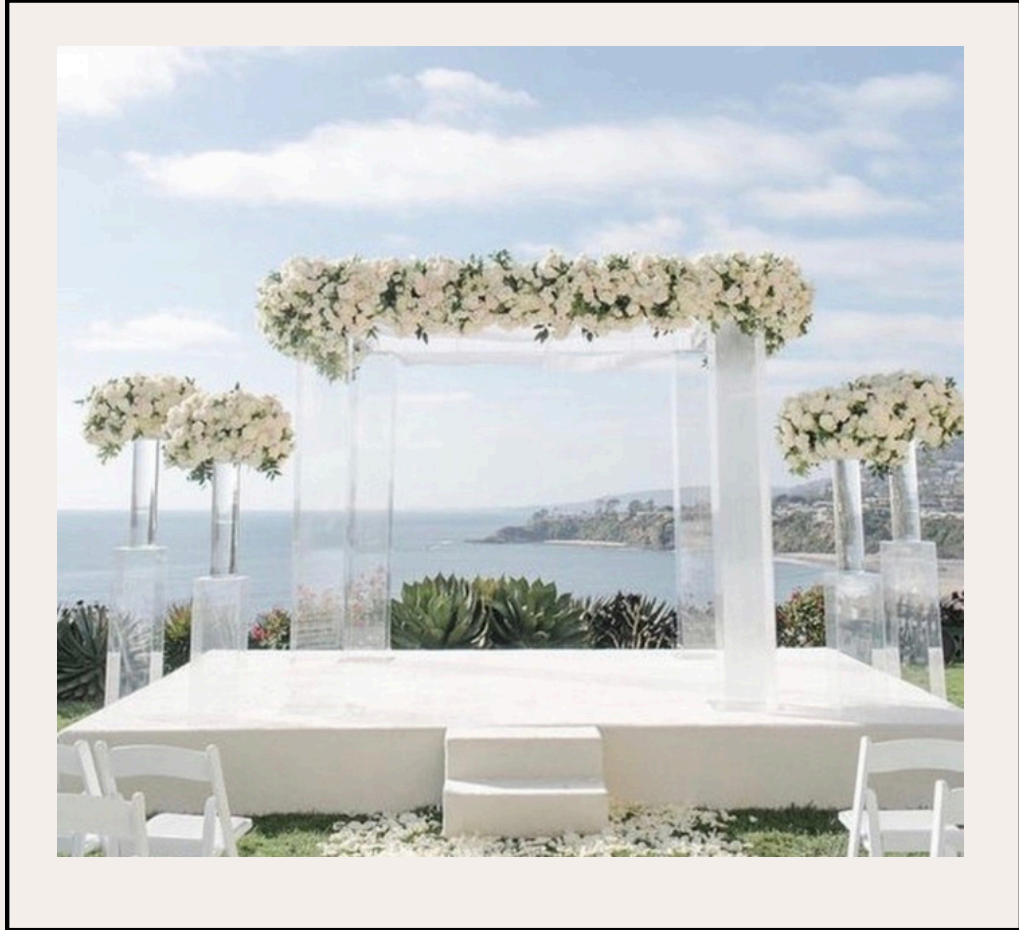

EXTRAS

Acrylic Chuppah
110x110