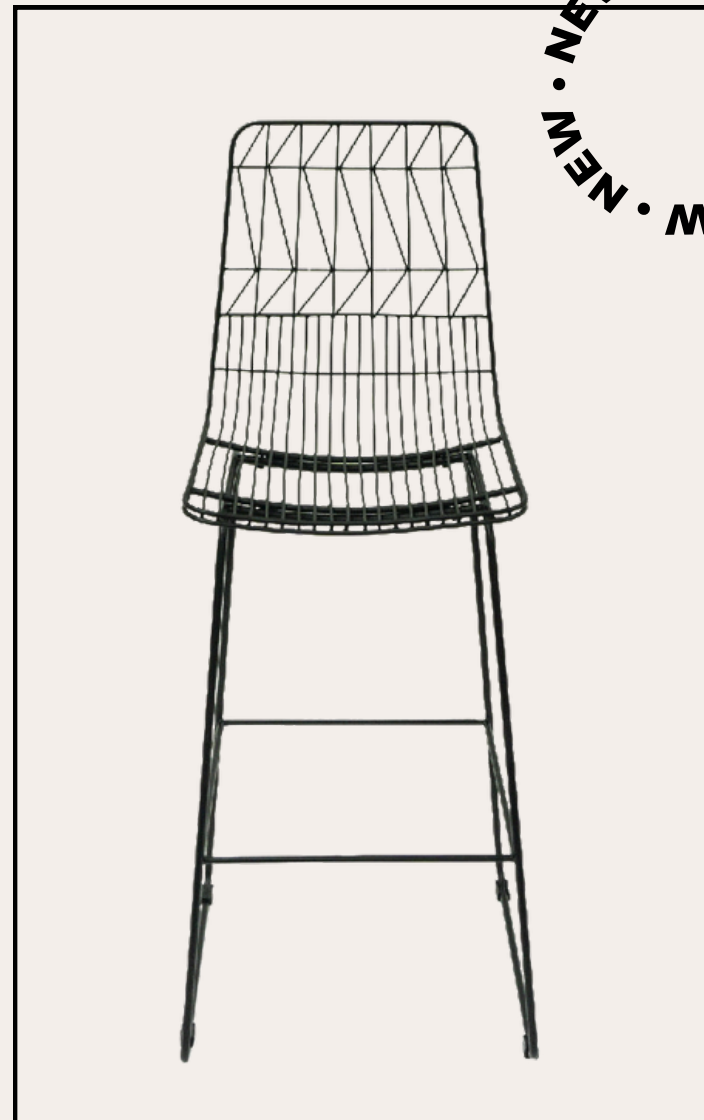

Lucy Black
Price $18