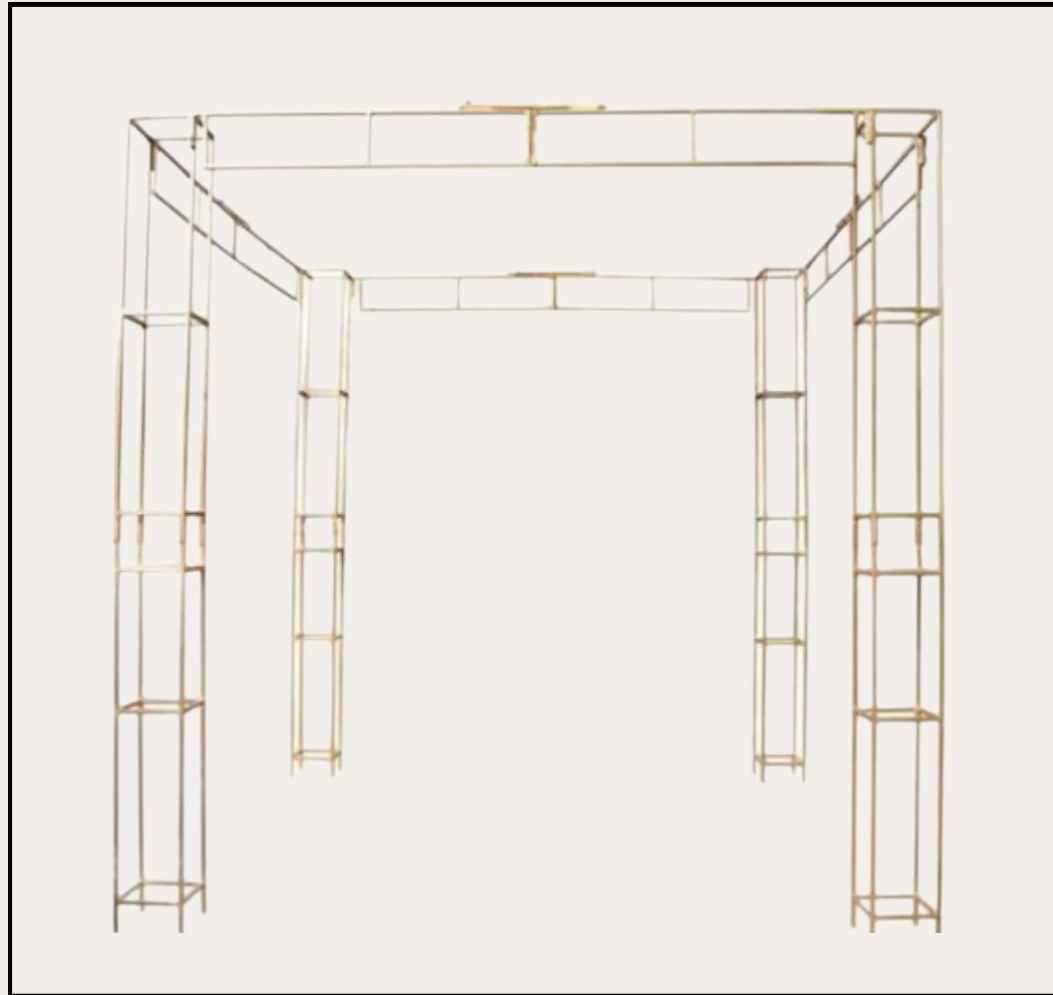

EXTRAS

Acrylic Chuppah
110x110

White & Wood Bar
6ft OR 10ft

Black Round Bar
Available as full half or
1\4

Gold Metal Chuppah
118x118

ADDITIONAL SERVICES

Rental Bundles
Balloons
Flowers
Lighting \ Dance Floors
Drapes
Props and Event Entertainment
Setup \ Breakdown
Full \ Partial Event Planning
Day-Of Coordination