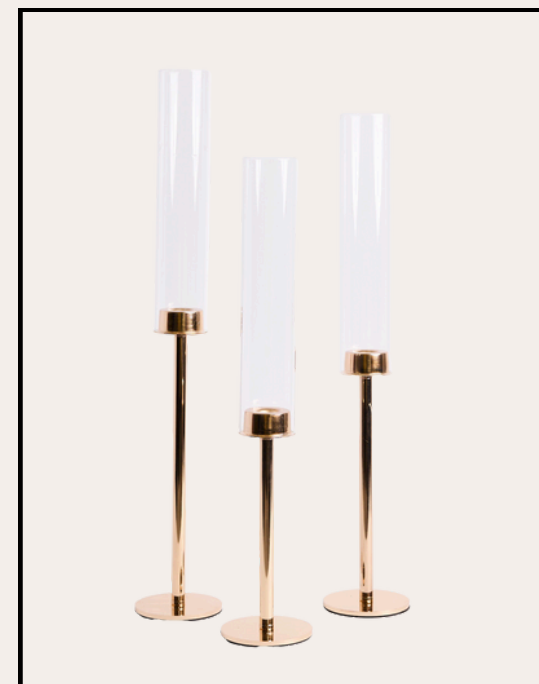

Clear \ Gold- Set
Price $45
*Can also be
rented per piece