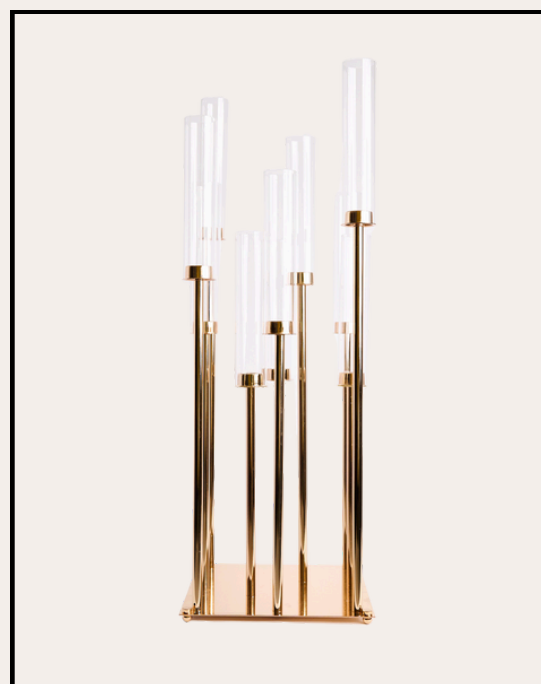

Timeless Clear
Price \$2.95

TABLE DECOR

5 Arms
Candelabra

Price \$65

15 Arms
Candelabra

Price \$105

10 Arms
Candelabra

Price \$85

5 Arms - Black
Price \$65

10 Arms
Silver Metal
Price \$54

Clear \ Gold- Set
Price \$45
*Can also be
rented per piece

Clear - Set
Price \$60
*Can also be
rented per piece

10 Arms
Gold Metal
Price \$54

Clear - Single
Price \$15