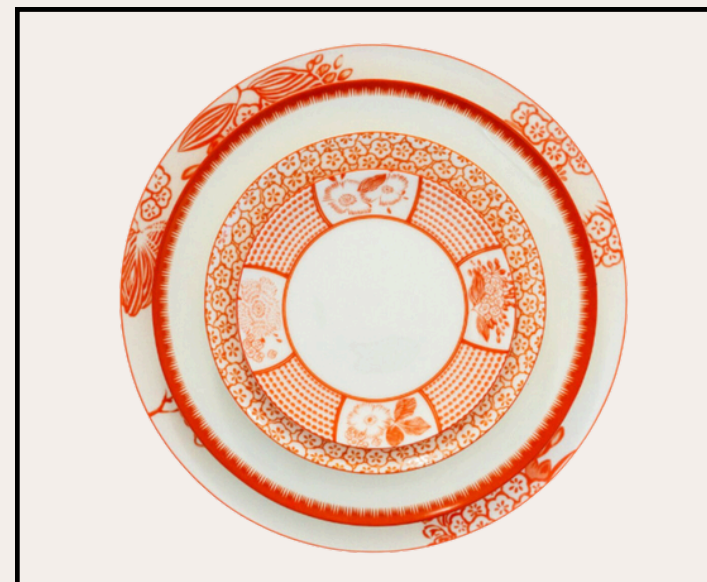

Orange China
Price $2.45 - $6