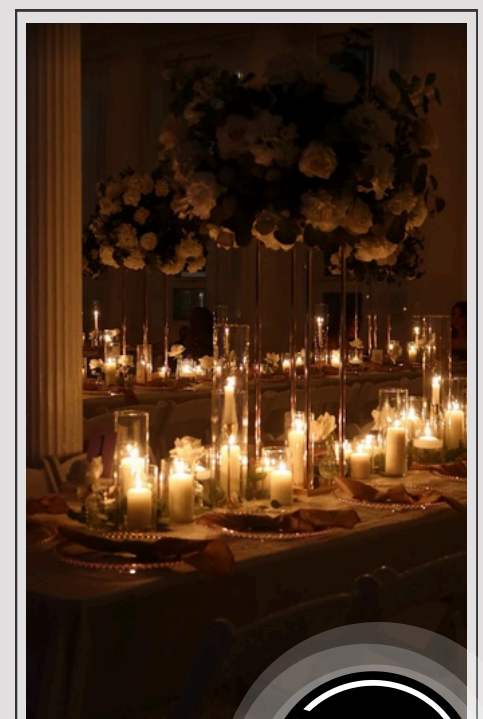

Starting at \$2,000

THE MICRO

THE MICRO

- Welcome Signage
- Ceremony Decor
- 4 Silk Floral Centerpieces
- 30 Charger plates
- 30 black padded chairs
- 4 Round Tables or Kings Table
- Styled table Linens & Napkins

Starting at \$4,000

THE WEDDED

THE WEDDED

- Welcome signage
- Ceremony Decor from Silk Floral Arches to draped Chuppas
- Choice of 10 Silk floral centerpieces, Bud vase sets, Candelabras or a mix
- Sweetheart Table decor & candle styling