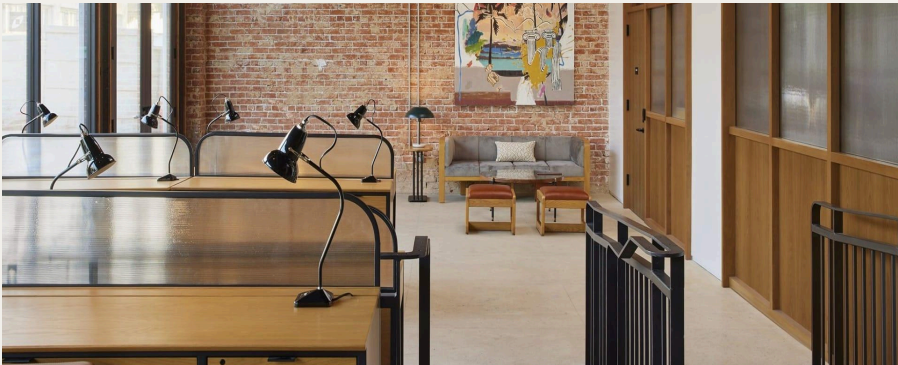

ATELIER

Atelier Members enjoy a dedicated desk within our shared workspace. They also benefit from unlimited access to communal areas– including members-only restaurant, cafe, and hourly meeting rooms – as well as amenities and cultural programming.