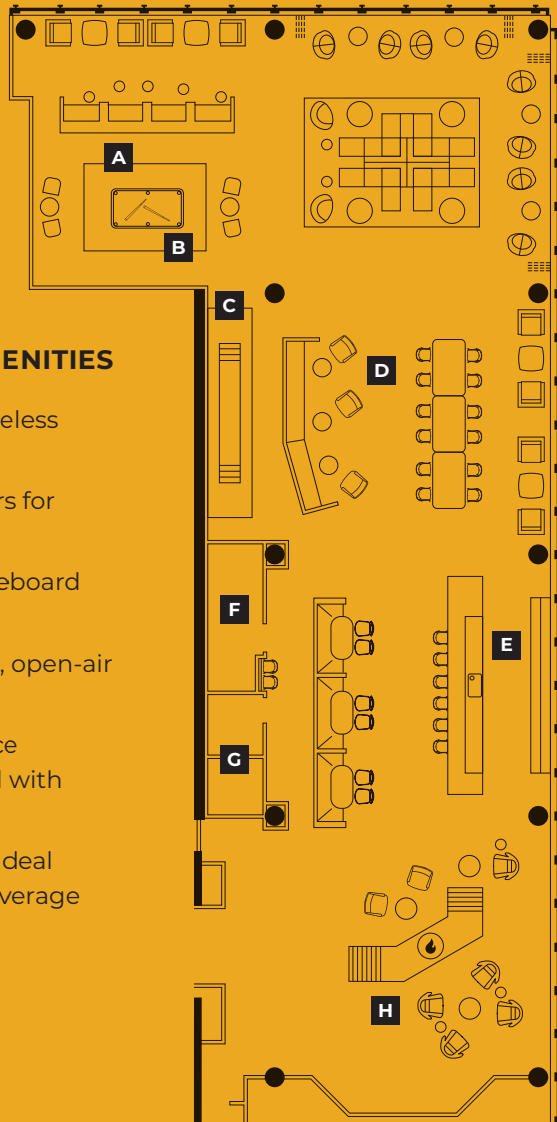

The Lighthouse

AT 303

Located on the 30th floor of **303 East Wacker Drive**, you will find the mid-century modern design of The Lighthouse event space.

Floor-to-ceiling, operable windows frame the amazing views of Lake Michigan and the Chicago River, allowing guests to enjoy the fresh air.

Overview

COCKTAIL RECEPTION

Accommodates up to 173 Guests

FEATURED AMENITIES

- High-speed wireless internet
- Built-in speakers for in-room audio
- Pool and shuffleboard tables
- Floor-to-ceiling, open-air windows
- Inviting fireplace complemented with lounge seating
- Distinctive bar ideal for food and beverage activations