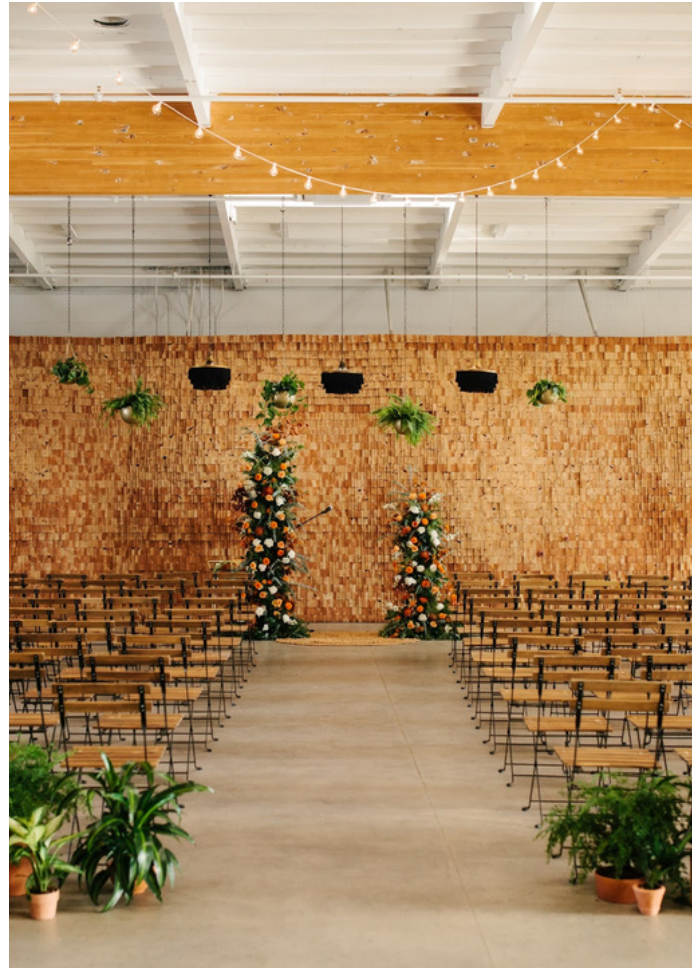

# LUCE EVENTS

LUCE KETTNER - VENUE CATALOG  
2024 EVENTS & BEYOND

BEGINNING IN 2024,  
YOUR LUCE KETTNER RENTAL WILL INCLUDE:

- Full Day Venue Access: *(9am for hair & makeup // 11am vendor access)*
- Market String Lights
- Two Furnished Suites
- 4 Parking Spaces (used for parking or cocktail hour) with Market String Lights
  
- Tables & Chairs for 140 guests\*: (140) Chairs and (14) 8ft Farm Tables (seats 10)
- (1) 8ft Custom Bar with Bar Back Display
- (2) 6ft Farm Tables (ideal for a sweetheart, welcome, and/or dessert table)

*Bar, table & chair design renderings can be found on the next few pages.*

*\*If your guest count exceeds 140,  
additional tables & chairs will be available to rent through LUCE (rental fees will apply).  
Lounge furniture is not included.*